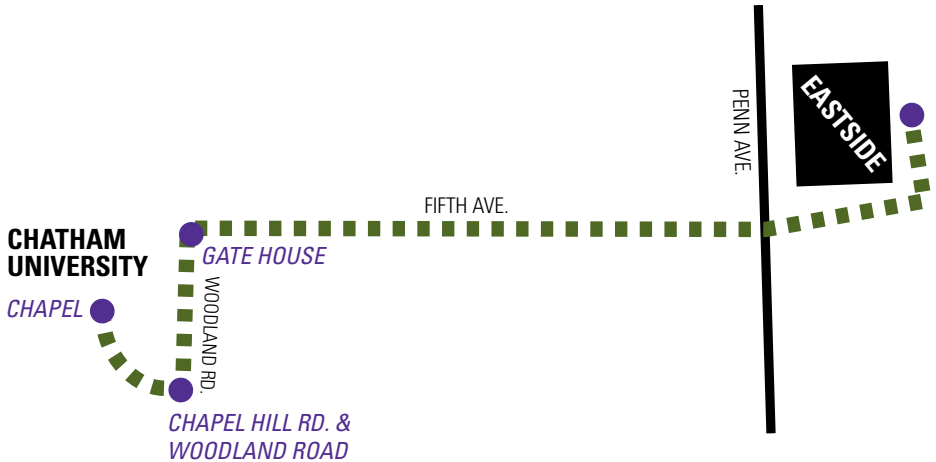

# Eastside Shuttle Schedule

7:00 a.m.-11:00 p.m. Monday through Friday

*In effect beginning January 3, 2010*

The schedule below shows at what time each hour the shuttle will arrive at the stop. Please be aware that times are approximate; the shuttle may be delayed by traffic or other uncontrollable situations.

Chapel	:00
Chapel Hill and Woodland roads	:02
Gate House	:05
Eastside	:10
Chapel	:20
Chapel Hill and Woodland roads	:22
Gate House	:25
Eastside	:30
Chapel	:40
Chapel Hill and Woodland roads	:42
Gate House	:45
Eastside	:50

Chapel	:00
Chapel Hill and Woodland roads	:02
Gate House	:05
Cathedral of Learning	:14
CMU Turnaround	:21
Chapel	:30
Chapel Hill and Woodland roads	:32
Gate House	:35
Cathedral of Learning	:44
CMU Turnaround	:51