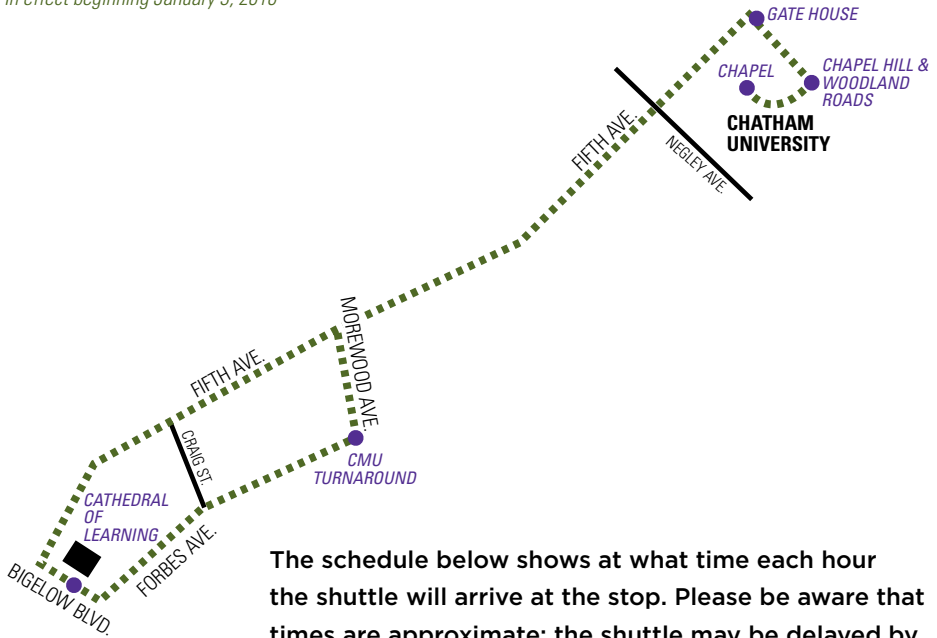

# Eastside Shuttle Schedule

7:00 a.m.-11:00 p.m. Monday through Friday

*In effect beginning January 3, 2010*

The schedule below shows at what time each hour the shuttle will arrive at the stop. Please be aware that times are approximate; the shuttle may be delayed by traffic or other uncontrollable situations.

Chapel	:00
Chapel Hill and Woodland roads	:02
Gate House	:05
Eastside	:10
Chapel	:20
Chapel Hill and Woodland roads	:22
Gate House	:25
Eastside	:30
Chapel	:40
Chapel Hill and Woodland roads	:42
Gate House	:45
Eastside	:50

# Oakland Shuttle Schedule

Monday through Thursday: 7:00 a.m.-11:00 p.m.

Friday: 7:00 a.m.-3:30 a.m.

Saturday: 9:00 a.m.-3:30 a.m.

Sunday: 10:00 a.m.-6:00 p.m.

*In effect beginning January 3, 2010*

The schedule below shows at what time each hour the shuttle will arrive at the stop. Please be aware that times are approximate; the shuttle may be delayed by traffic or other uncontrollable situations.

Chapel	:00
Chapel Hill and Woodland roads	:02
Gate House	:05
Cathedral of Learning	:14
CMU Turnaround	:21
Chapel	:30
Chapel Hill and Woodland roads	:32
Gate House	:35
Cathedral of Learning	:44
CMU Turnaround	:51